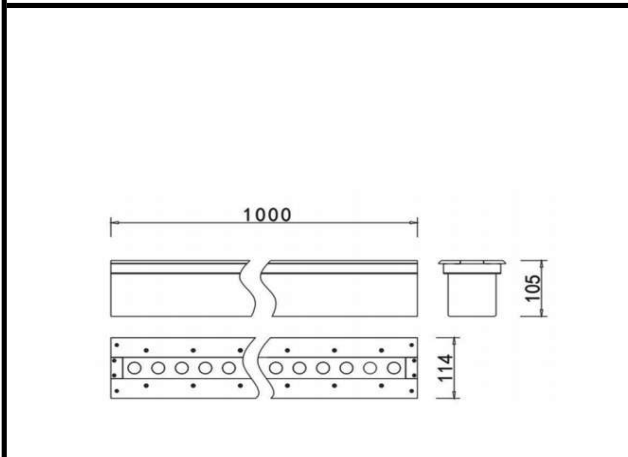

Sovitron Interior Pvt.Ltd.

Model Name	UNITY-M66/ DL-OHM-M66-120
Description	linear Inground light

Technical description	Image
-----------------------	-------

Dimension	L=1000mm W=114mm H=105mm
Frame	Aluminum
Color Tempertaure	5700K
Power	12W
Total Luminous Flux	10200 lm
Efficacy	85 lm/W
IP rating	67
Color Rendering	≥80
Mounting	Buried
Beam angle	10°/30°/45°/60°/10°×60°/25°×45°
Optics	Tempered glass
Dimming	NON-Dimmable
Operating Voltage	DC24V
Standard Lifetime	L70 minimum at 50,000 burning hours

Dimension diagram

Remarks:-

Address: Plot #7 Saroorpur-Nangla Industrial Area,Ballabgarh-Sohna Road,Faridabad-121005
Email: info@sovitron.com